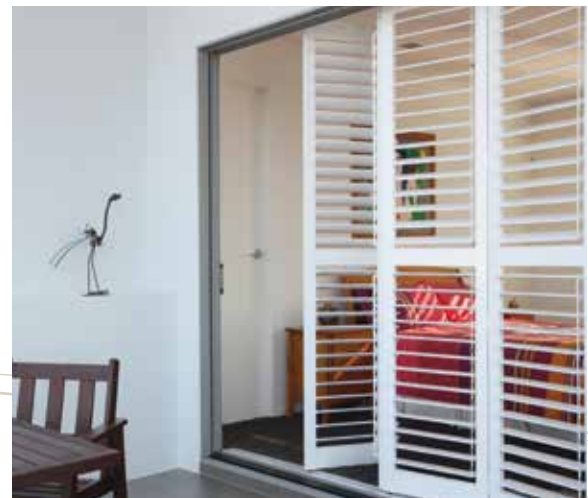

ALLvalue timber shutters

At **ALL**tone we've made it possible to achieve beautiful window coverings without costing the earth.

ALLvalue timber shutters is a range of quality imported shutters which are crafted from genuine timber mouldings. By nature this timber is stable, dense and inherently smooth. Laminated and kiln dried to precisely control moisture levels then tested for the extremes of humidity, temperature and accelerated ageing to deliver a shutter which is strong, durable and extremely stable.

ALLvalue timber shutters are available in three blade sizes, *five standard colours and eight stunning stained and lacquered tones.

Styling includes the choice of stapled centre, an offset control bar or an aluminium control bar which may be located on either the face or hidden on the reverse side of the panel.

*Custom colours may be arranged for a small fee.